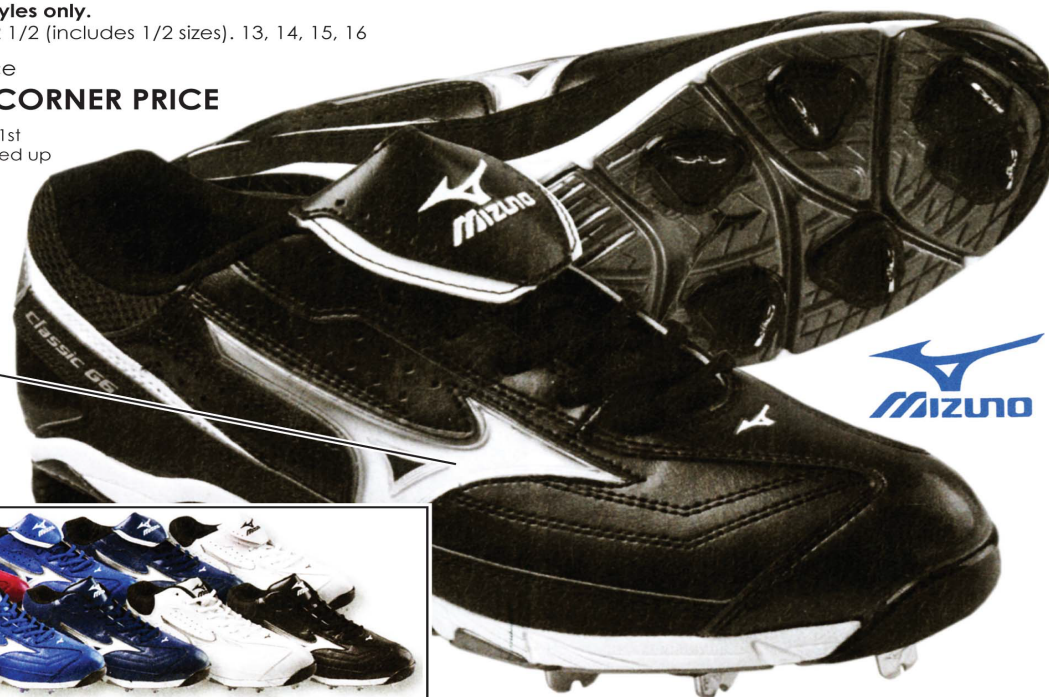

For Questions or More Information Call Mike

623-979-4263